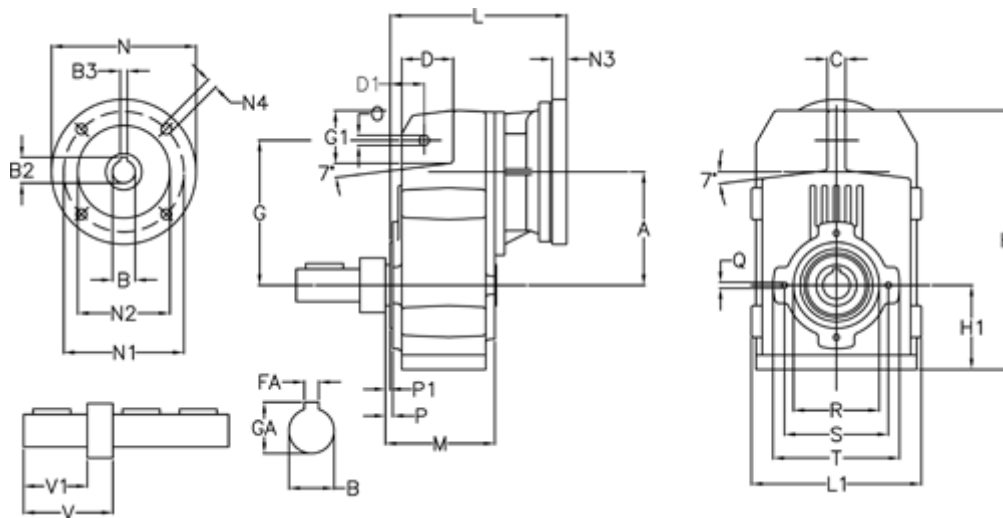

Article number: 29560303011230  
 Description: Shaft mounted gear  
 A312R-30,1-P80B5

## Measures

A = 150.50	FA = 10	M = 125.0	Q = M10x17
B = 35	G = 170	N = 200	R = 110
B1 = 19	G1 = 84.0	N1 = 165	S = 130
B2 = 21.8	GA = 38.0	N2 = 130	T = 150
B3 = 6	H = 326.0	N4 = M10x20	V = 93.0
C = 20	H1 = 102.0	O = 13	V1 = 60
D = 68.0	L = 245.0	P = 6.5	
D1 = 54.0	L1 = 210	P1 = 3.5	